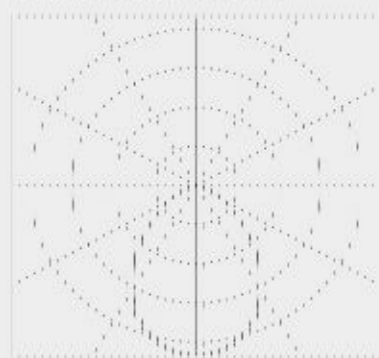

Continuous Linear

Various Mounting Options

Wattage Switchable

1-10V Dimmable (as Standard)

Tri-Colour (3000K/4000K/5000K)

Dimensions

A T G **E** Light Source Energy Rating

Photometric Data

SpecLine

Direct Linear

Power (Selectable)	Efficacy	Output	Kelvin
30W	120Lm/cW	3600Lm	Tri-Colour: 3000K, 4000K or 5000K
40W	120Lm/cW	4800Lm	
50W	120Lm/cW	6000Lm	

Technical

Input Voltage	AC 200-240V
Colour Rendering Index	>80
Beam Spread	110°
Diffuser Type	Microprismatic
Operating Temp.	-20 to +45°C
Materials	Aluminium & Polycarbonate
IP Rating	IP20
Dimmable	1-10V (as Standard)
Dimensions	1500mm x 75mm x 60mm
Weight	3kg
MacAdam Step	<3
Lifetime	50,000 hours, L70-B10 (Ta 25 °C)
CE Standards	EN60598-1, EN62493, EN55015, EN61547, EN61000-3-2, EN61000-3-3, EN62722-1, EN62722-2-1 and EN50581
CE Directives	LVD, EMC, ERP & RoHS