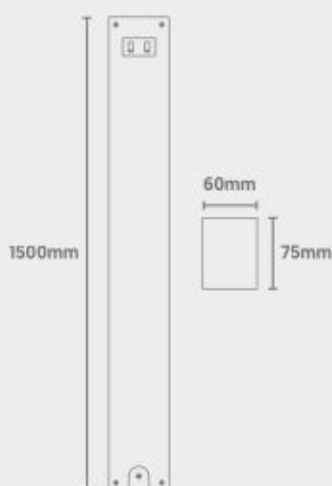

Continuous Linear

Various Mounting Options

Wattage Switchable

1-10V Dimmable (as Standard)

Tri-Colour (3000K/4000K/5000K)

Dimensions

A T G **E** Light Source Energy Rating

Photometric Data

SpecLine

Direct Linear

Power (Selectable)	Efficacy	Output	Kelvin
30W	120Lm/cW	3600Lm	Tri-Colour: 3000K, 4000K or 5000K
40W	120Lm/cW	4800Lm	
50W	120Lm/cW	6000Lm	

Technical

Input Voltage	AC 200-240V
Colour Rendering Index	>80
Beam Spread	110°
Diffuser Type	Microprismatic
Operating Temp.	-20 to +45°C
Materials	Aluminium & Polycarbonate
IP Rating	IP20
Dimmable	1-10V (as Standard)
Dimensions	1500mm x 75mm x 60mm
Weight	3kg
MacAdam Step	<3
Lifetime	50,000 hours, L70-B10 (Ta 25 °C)
CE Standards	EN60598-1, EN62493, EN55015, EN61547, EN61000-3-2, EN61000-3-3, EN62722-1, EN62722-2-1 and EN50581
CE Directives	LVD, EMC, ERP & RoHS