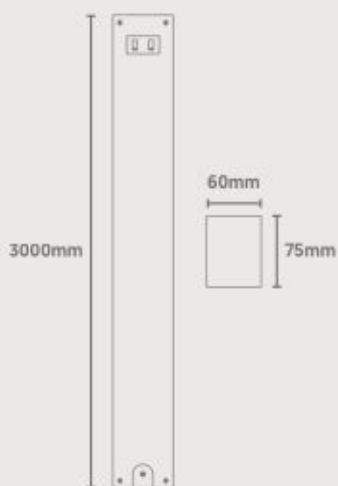

# Continuous Linear

Various Mounting Options

Wattage Switchable

1-10 Dimmable (As Standard)

Tri-Colour (3000K/4000K/5000K)

## Dimensions

## Technical

Input Voltage	AC 200-240V
Colour Rendering Index	>80
Beam Spread	110°
Diffuser Type	Microprismatic
Operating Temp.	-20 to +45°C
Materials	Aluminium & Polycarbonate
IP Rating	IP20
Dimmable	1-10 Dimmable
Dimensions	3000mm x 75mm x 60mm
Weight	5.8kg
MacAdam Step	<3
Lifetime	50,000 hours, L70-B10 (Ta 25 °C)
CE Standards	EN60598-1, EN62493, EN55015, EN61547, EN61000-3-2, EN61000-3-3, EN62722-1, EN62722-2-1 and EN50581
CE Directives	LVD, EMC, ERP & RoHS