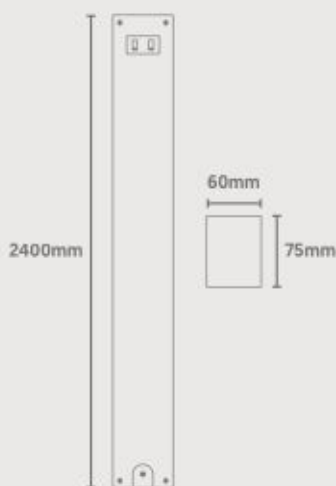

Continuous Linear

Various Mounting Options

Wattage Switchable

1-10 Dimmable (As Standard)

Tri-Colour (3000K/4000K/5000K)

Dimensions

SpecLine

Direct Linear

Power (Selectable)	Efficacy	Output	Kelvin
60W	120Lm/cW	7200Lm	Tri-Colour: 3000K, 4000K or 5000K
80W	120Lm/cW	9600Lm	
100W	120Lm/cW	12000Lm	

Technical

Input Voltage	AC 200-240V
Colour Rendering Index	>80
Beam Spread	110°
Diffuser Type	Microprismatic
Operating Temp.	-20 to +45°C
Materials	Aluminium & Polycarbonate
IP Rating	IP20
Dimmable	1-10 Dimmable
Dimensions	2400mm x 75mm x 60mm
Weight	5.8kg
MacAdam Step	<3
Lifetime	50,000 hours, L70-B10 (Ta 25 °C)
CE Standards	EN60598-1, EN62493, EN55015, EN61547, EN61000-3-2, EN61000-3-3, EN62722-1, EN62722-2-1 and EN50581
CE Directives	LVD, EMC, ERP & RoHS

Photometric Data