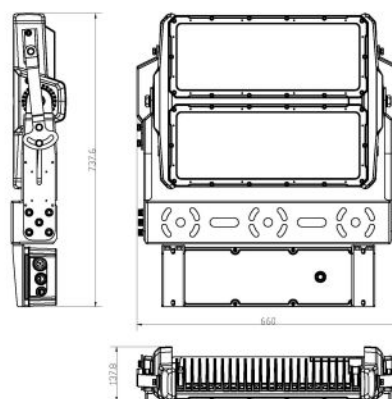

Sports Lighting

Carsington Plus Sports Floodlight 1360W 5000K Black IP66 25x130D

General Data

Technology	LED
Mounting options	Pole Wall
Electrical Connector Type	Flying Lead
Install Options	Mounted on Bracket
Input Cable	1.5m H07RN-F 3-Core
Input Electrical Connection	Yes
General Application	Sports Lighting Industrial
Operating Temperature Range °C	-30 - +50
Warranty (Years)	5

Optical Data

LED Manufacturer / Type	SMD 5050
Fixture Luminous Flux (Lm)	182725
Luminaire Efficacy @5000K (lm/W)	134
LOR %	100
Colour Selectable	No
Beam Angle°	25x130
Optics	Asymmetric Optic
Photobiological Risk Group	RG1

Lifetime Data

Lifespan L70 B50 @25°C (Hrs)	>102000
-------------------------------------	---------

Physical Data

Housing Colour	Black RAL 9005
Body Material	Aluminium with AkzoNobel anti-corrosive powder coating
Driver Housing	Aluminium Alloy
IP Rating	66
IK Rating	9
Diffuser Material	Polycarbonate
Diffuser Finish	Asymmetric Lens
Nominal Product Length (mm)	737
Nominal Product Width (mm)	660
Nominal Product Height (mm)	137
Weight (kg)	36