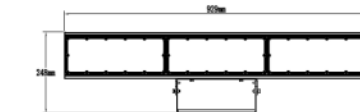

### Wimbleball Padel Court Sports Light 190W/250W/320W 4000K IP66 Black

Class I

Professionally Replaceable

Professionally Replaceable

Wimbleball is an innovative linear sports light, typically designed for outdoor and indoor padel courts. Its long shape and large luminous surface contribute to uniform light output. Multiple installation ways satisfy different applications.