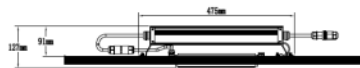

### Wimbleball Padel Court Sports Light 190W/250W/320W 4000K IP66 Black

Class I

Professionally Replaceable

Professionally Replaceable

Wimbleball is an innovative linear sports light, typically designed for outdoor and indoor padel courts. Its long shape and large luminous surface contribute to uniform light output. Multiple installation ways satisfy different applications.