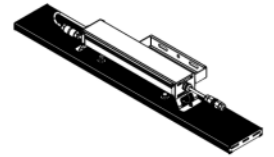

### Wimbleball Padel Court Sports Light 190W/250W/320W 4000K IP66 Black

Class I

Professionally Replaceable

Professionally Replaceable

Wimbleball is an innovative linear sports light, typically designed for outdoor and indoor padel courts. Its long shape and large luminous surface contribute to uniform light output. Multiple installation ways satisfy different applications.