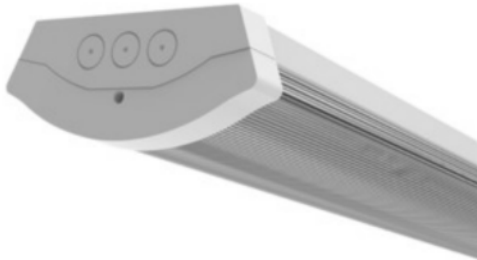

Linear

Olton UGR Academic Batten 5ft Dual Wattage 24W & 43W 4000K White - H3S MW

Robust steel body, Ribbed Polycarbonate diffuser to reduce glare, Multi 20mm conduit entry, Switchable wattage available on internal driver High output self-test Emergency available

General Data

Technology	LED
Mounting options	Ceiling Wall Suspended
Install Options	BESA
Electrical Connector Type	Push fit terminal
Input Cable	No
Input Electrical Connection	Live Neutral Earth P Live
General Application	Residential Commercial
Operating Temperature Range °C	0 - +30
Warranty (Years)	5

Optical Data

LED Manufacturer / Type	SMD 2835
Fixture Luminous Flux (Lm)	3350 6025
Luminaire Efficacy @4000K (lm/W)	140
LOR %	100
Colour Selectable	No
Beam Angle°	75
Glare Control (UGR)	<19
Photobiological Risk Group	RG0