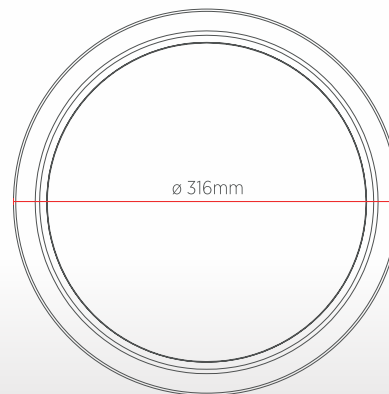

ITEM #	243540	243557	243564	243571	243588	243595
PRODUCT NAME	ALL IN ONE Switch LED 2D Polo Bulkhead Standard	ALL IN ONE Switch LED 2D Polo Bulkhead Microwave Sensor	ALL IN ONE Switch LED 2D Polo Bulkhead Corridor Function	ALL IN ONE Switch LED 2D Polo Bulkhead 3HR Emergency	ALL IN ONE Switch LED 2D Polo Bulkhead Microwave Sensor & 3HR Emergency	ALL IN ONE Switch LED 2D Polo Bulkhead Corridor Function & 3HR Emergency
WATTAGE	SWITCHABLE 9W/14W/18W (Disconnect at Mains)					
DIMENSIONS	316 x 316 x 74mm	316 x 316 x 74mm	316 x 316 x 74mm	316 x 316 x 74mm	316 x 316 x 74mm	316 x 316 x 74mm
COLOUR TEMPERATURE	SWITCHABLE 3000K/4000K/6000K					
COLOUR RENDITION INDEX (CRI)	Ra>80	Ra>80	Ra>80	Ra>80	Ra>80	Ra>80
LUMENS	855lm/1330lm/1710lm					
IP RATING	IP65	IP65	IP65	IP65	IP65	IP65
IK RATING	IK08	IK08	IK08	IK08	IK08	IK08
BEAM ANGLE	120°	120°	120°	120°	120°	120°
CONSTRUCTION	POLYCARBONATE					
WORKING TEMPERATURE	-20°C to +40°C	-20°C to +40°C	-20°C to +40°C	-20°C to +40°C	-20°C to +40°C	-20°C to +40°C
LIFETIME	50,000hrs	50,000hrs	50,000hrs	50,000hrs	50,000hrs	50,000hrs
SWITCH CYCLES	30,000	30,000	30,000	30,000	30,000	30,000
WARRANTY	1 year (+ 4 years extended warranty with online registration)					

BRIGTH SOURCE

ACCESSORIES
AVAILABLE
SEPERATELY

Part#	Description
243601	Chrome Trim
243618	Black Eyelid Bezel
243625	Black Grill Bezel

Formerly rated A+
(same quality,
new energy rating
label regulations)