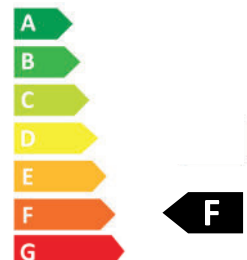

ITEM #	243540	243557	243564	243571	243588	243595
PRODUCT NAME	ALL IN ONE Switch LED 2D Polo Bulkhead Standard	ALL IN ONE Switch LED 2D Polo Bulkhead Microwave Sensor	ALL IN ONE Switch LED 2D Polo Bulkhead Corridor Function	ALL IN ONE Switch LED 2D Polo Bulkhead 3HR Emergency	ALL IN ONE Switch LED 2D Polo Bulkhead Microwave Sensor & 3HR Emergency	ALL IN ONE Switch LED 2D Polo Bulkhead Corridor Function & 3HR Emergency
WATTAGE	SWITCHABLE 9W/14W/18W (Disconnect at Mains)					
DIMENSIONS	316 x 316 x 74mm	316 x 316 x 74mm	316 x 316 x 74mm	316 x 316 x 74mm	316 x 316 x 74mm	316 x 316 x 74mm
COLOUR TEMPERATURE	SWITCHABLE 3000K/4000K/6000K					
COLOUR RENDITION INDEX (CRI)	Ra>80	Ra>80	Ra>80	Ra>80	Ra>80	Ra>80
LUMENS	855lm/1330lm/1710lm					
IP RATING	IP65	IP65	IP65	IP65	IP65	IP65
IK RATING	IK08	IK08	IK08	IK08	IK08	IK08
BEAM ANGLE	120°	120°	120°	120°	120°	120°
CONSTRUCTION	POLYCARBONATE					
WORKING TEMPERATURE	-20°C to +40°C	-20°C to +40°C	-20°C to +40°C	-20°C to +40°C	-20°C to +40°C	-20°C to +40°C
LIFETIME	50,000hrs	50,000hrs	50,000hrs	50,000hrs	50,000hrs	50,000hrs
SWITCH CYCLES	30,000	30,000	30,000	30,000	30,000	30,000
WARRANTY	1 year (+ 4 years extended warranty with online registration)					

BRIGTH SOURCE

ACCESSORIES
AVAILABLE
SEPERATELY

Part#	Description
243601	Chrome Trim
243618	Black Eyelid Bezel
243625	Black Grill Bezel

Formerly rated A+
(same quality,
new energy rating
label regulations)