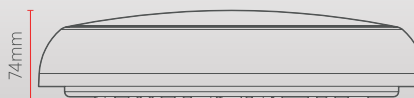

ITEM #	243540	243557	243564	243571	243588	243595
PRODUCT NAME	ALL IN ONE Switch LED 2D Polo Bulkhead Standard	ALL IN ONE Switch LED 2D Polo Bulkhead Microwave Sensor	ALL IN ONE Switch LED 2D Polo Bulkhead Corridor Function	ALL IN ONE Switch LED 2D Polo Bulkhead 3HR Emergency	ALL IN ONE Switch LED 2D Polo Bulkhead Microwave Sensor & 3HR Emergency	ALL IN ONE Switch LED 2D Polo Bulkhead Corridor Function & 3HR Emergency
WATTAGE	SWITCHABLE 9W/14W/18W (Disconnect at Mains)					
DIMENSIONS	316 x 316 x 74mm	316 x 316 x 74mm	316 x 316 x 74mm	316 x 316 x 74mm	316 x 316 x 74mm	316 x 316 x 74mm
COLOUR TEMPERATURE	SWITCHABLE 3000K/4000K/6000K					
COLOUR RENDITION INDEX (CRI)	Ra>80	Ra>80	Ra>80	Ra>80	Ra>80	Ra>80
LUMENS	855lm/1330lm/1710lm					
IP RATING	IP65	IP65	IP65	IP65	IP65	IP65
IK RATING	IK08	IK08	IK08	IK08	IK08	IK08
BEAM ANGLE	120°	120°	120°	120°	120°	120°
CONSTRUCTION	POLYCARBONATE					
WORKING TEMPERATURE	-20°C to +40°C	-20°C to +40°C	-20°C to +40°C	-20°C to +40°C	-20°C to +40°C	-20°C to +40°C
LIFETIME	50,000hrs	50,000hrs	50,000hrs	50,000hrs	50,000hrs	50,000hrs
SWITCH CYCLES	30,000	30,000	30,000	30,000	30,000	30,000
WARRANTY	1 year (+ 4 years extended warranty with online registration)					

BRIGTH SOURCE

ACCESSORIES
AVAILABLE
SEPERATELY

Part#	Description
243601	Chrome Trim
243618	Black Eyelid Bezel
243625	Black Grill Bezel

Formerly rated A+
(same quality,
new energy rating
label regulations)