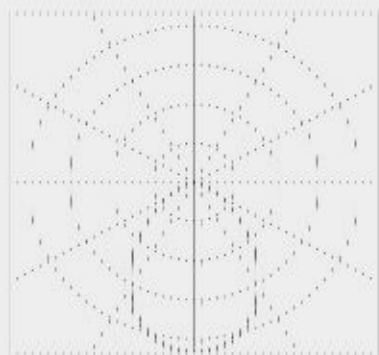

Continuous Linear

Various Mounting Options

Wattage Switchable

1-10V Dimmable [As Standard]

Tri-Colour (3000K/4000K/5000K)

Dimensions

A T G E Light Source Energy Rating

Photometric Data

SpecLine

Direct Linear

3HR
EMERGENCY
DURATION

5
YEARS
WARRANTY
+ 1 YEAR ON SITE*

Power [Selectable]	Efficacy	Output	Kelvin
36W [Emergency 3W]	120Lm/cW	4320Lm [Emergency 360Lm]	Tri-Colour: 3000K, 4000K or 5000K
48W [Emergency 3W]	120Lm/cW	5760Lm [Emergency 360Lm]	
60W [Emergency 3W]	120Lm/cW	7200Lm [Emergency 360Lm]	

Technical

Input Voltage	AC 200-240V
Colour Rendering Index	>80
Beam Spread	110°
Diffuser Type	Microprismatic
Operating Temp.	-20 to +45°C
Materials	Aluminium & Polycarbonate
IP Rating	IP20
Dimmable	1-10V [as Standard]
Dimensions	1800mm x 75mm x 60mm
Weight	3.4kg
MacAdam Step	<3
Emergency Output	3 Hours [3W]
Lifetime	50,000 hours, L70-B10 [Ta 25 °C]
CE Standards	EN60598-1, EN62493, EN55015, EN61547, EN61000-3-2, EN61000-3-3, EN62722-1, EN62722-2-1 and EN50581
CE Directives	LVD, EMC, ERP & RoHS