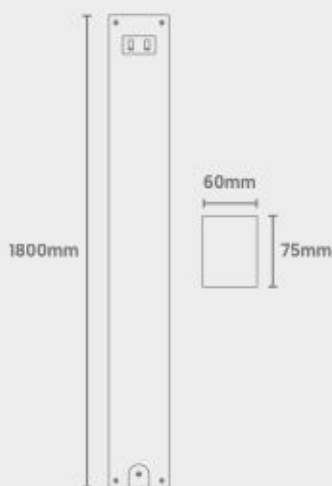

Continuous Linear

Various Mounting Options

Wattage Switchable

1-10V Dimmable [As Standard]

Tri-Colour (3000K/4000K/5000K)

Dimensions

A T G E Light Source Energy Rating

Photometric Data

Technical

Input Voltage	AC 200-240V
Colour Rendering Index	>80
Beam Spread	110°
Diffuser Type	Microprismatic
Operating Temp.	-20 to +45°C
Materials	Aluminium & Polycarbonate
IP Rating	IP20
Dimmable	1-10V [as Standard]
Dimensions	1800mm x 75mm x 60mm
Weight	3.4kg
MacAdam Step	<3
Emergency Output	3 Hours [3W]
Lifetime	50,000 hours, L70-B10 [Ta 25 °C]
CE Standards	EN60598-1, EN62493, EN55015, EN61547, EN61000-3-2, EN61000-3-3, EN62722-1, EN62722-2-1 and EN50581
CE Directives	LVD, EMC, ERP & RoHS