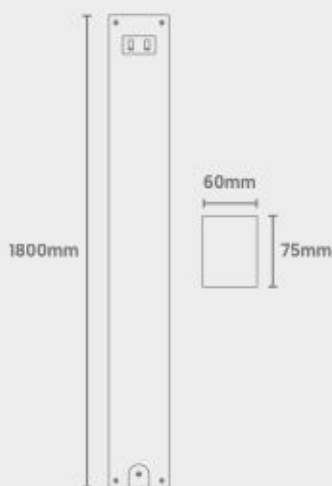

Continuous Linear

Various Mounting Options

Wattage Switchable

1-10V Dimmable [As Standard]

Tri-Colour (3000K/4000K/5000K)

Dimensions

A **E** Light Source Energy Rating

Photometric Data

SpecLine

Direct Linear

Power (Selectable)	Efficacy	Output	Kelvin
36W	120Lm/cW	4320Lm	Tri-Colour: 3000K, 4000K or 5000K
48W	120Lm/cW	5760Lm	
60W	120Lm/cW	7200Lm	

Technical

Input Voltage	AC 200-240V
Colour Rendering Index	>80
Beam Spread	110°
Diffuser Type	Microprismatic
Operating Temp.	-20 to +45°C
Materials	Aluminium & Polycarbonate
IP Rating	IP20
Dimmable	1-10V (as Standard)
Dimensions	1800mm x 75mm x 60mm
Weight	3.2kg
MacAdam Step	<3
Lifetime	50,000 hours, L70-B10 (Ta 25 °C)
CE Standards	EN60598-1, EN62493, EN55015, EN61547, EN61000-3-2, EN61000-3-3, EN62722-1, EN62722-2-1 and EN50581
CE Directives	LVD, EMC, ERP & RoHS