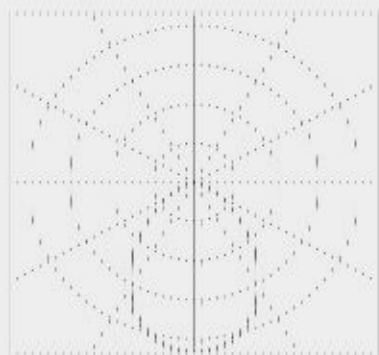

Continuous Linear

Various Mounting Options

Wattage Switchable

1-10V Dimmable [As Standard]

Tri-Colour (3000K/4000K/5000K)

Dimensions

A **E** Light Source Energy Rating

Photometric Data

SpecLine

Direct Linear

Power (Selectable)	Efficacy	Output	Kelvin
36W	120Lm/cW	4320Lm	Tri-Colour: 3000K, 4000K or 5000K
48W	120Lm/cW	5760Lm	
60W	120Lm/cW	7200Lm	

Technical

Input Voltage	AC 200-240V
Colour Rendering Index	>80
Beam Spread	110°
Diffuser Type	Microprismatic
Operating Temp.	-20 to +45°C
Materials	Aluminium & Polycarbonate
IP Rating	IP20
Dimmable	1-10V (as Standard)
Dimensions	1800mm x 75mm x 60mm
Weight	3.2kg
MacAdam Step	<3
Lifetime	50,000 hours, L70-B10 (Ta 25 °C)
CE Standards	EN60598-1, EN62493, EN55015, EN61547, EN61000-3-2, EN61000-3-3, EN62722-1, EN62722-2-1 and EN50581
CE Directives	LVD, EMC, ERP & RoHS