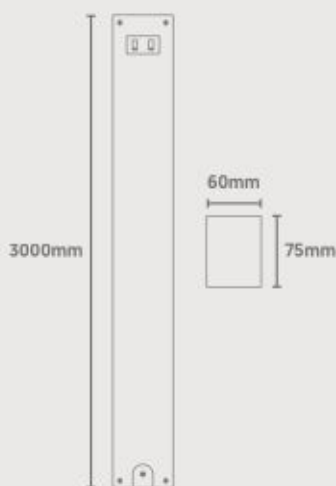

Continuous Linear

Various Mounting Options

Wattage Switchable

1-10 Dimmable (As Standard)

Tri-Colour (3000K/4000K/5000K)

Dimensions

Photometric Data

SpecLine

Direct Linear

Power (Selectable)	Efficacy	Output	Kelvin
60W (Emergency 3W)	120Lm/cW	7200Lm (Emergency 360Lm)	Tri-Colour: 3000K, 4000K or 5000K
80W (Emergency 3W)	120Lm/cW	9600Lm (Emergency 360Lm)	
100W (Emergency 3W)	120Lm/cW	12000Lm (Emergency 360Lm)	

Technical

Input Voltage	AC 200-240V
Colour Rendering Index	>80
Beam Spread	110°
Diffuser Type	Microprismatic
Operating Temp.	-20 to +45°C
Materials	Aluminium & Polycarbonate
IP Rating	IP20
Dimmable	1-10V (as Standard)
Dimensions	3000mm x 75mm x 60mm
Weight	6kg
MacAdam Step	<3
Emergency Output	3 Hours [3W]
Lifetime	50,000 hours, L70-B10 (Ta 25 °C)
CE Standards	EN60598-1, EN62493, EN55015, EN61547, EN61000-3-2, EN61000-3-3, EN62722-1, EN62722-2-1 and EN50581
CE Directives	LVD, EMC, ERP & RoHS