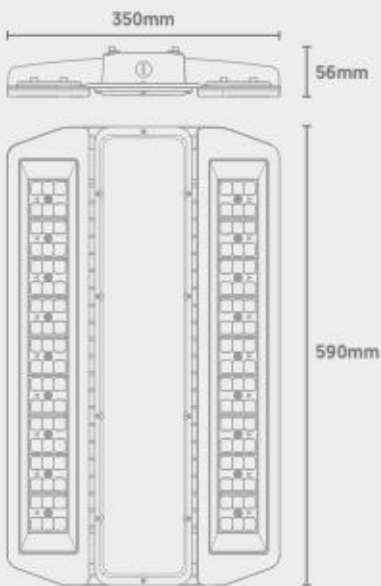

Industrial

 IP65 Ingress Protection

 IK10 Impact Resistance

 Wattage Switchable

 1-10V Dimmable (as Standard)

Dimensions

Photometric Data

Baylite Pro

Low Bay

3HR
EMERGENCY
DURATION

7
YEARS
WARRANTY
+ 2 YEAR ON SITE

Wattage switchable from 0 to 200W via dial on back of fitting.

Power (Selectable)	Efficacy	Output	Kelvin
50W [Emergency 5W]	140Lm/cW	7000Lm [Emergency 700Lm]	4000K
75W [Emergency 5W]	140Lm/cW	10500Lm [Emergency 700Lm]	
100W [Emergency 5W]	140Lm/cW	14000Lm [Emergency 700Lm]	
125W [Emergency 5W]	140Lm/cW	17500Lm [Emergency 700Lm]	
150W [Emergency 5W]	140Lm/cW	21000Lm [Emergency 700Lm]	
175W [Emergency 5W]	140Lm/cW	24500Lm [Emergency 700Lm]	
200W [Emergency 5W]	140Lm/cW	28000Lm [Emergency 700Lm]	

Technical

Input Voltage	AC 100-240V
Colour Rendering Index	>80
Beam Angle	90°
Power Factor	0.97
Operating Temp.	-20 to +45°C
Materials	Aluminium & Tempered Glass
IP Rating	IP65
IK Rating	IK10
Dimmable	1-10V [as Standard]
Dimensions	590mm x 350mm x 56mm
Weight	7.81kg
MacAdam Step	<3
Emergency Output	3 Hours [5W]
Lifetime	50,000 hours, L90-B10 (Ta 25 °C)
CE Standards	EN60598-1, EN62493, EN55015, EN61547, EN61000-3-2, EN61000-3-3, EN62722-1, EN62722-2-1 and EN50581
CE Directives	LVD, EMC, ERP & RoHS