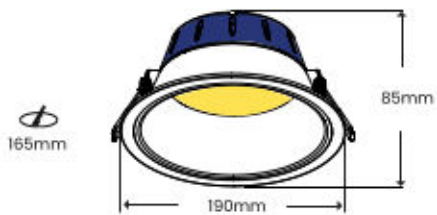

## Overview

Applications	Interior
Construction Material	Aluminium
Reflector	Chrome
Diffuser Type	Polystyrene-TP(b) rated
IP Rating	IP20
IK Rating	IK05
Mounting	Recessed
Ambient Temperature	-20°C to +45°C (0°C to 40°C for emergency)
Warranty	5 years