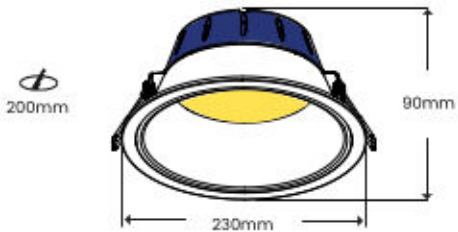

## Overview

A cost and energy efficient PL downlight replacement designed to reduce glare and deliver an excellent thermal control. To suit a variety of applications, it comes in four sizes and two colour temperatures with dimming and emergency options available.

## Overview

Applications	Interior
Construction Material	Aluminium
Reflector	Chrome
Diffuser Type	Polystyrene-TP(b) rated
IP Rating	IP20
IK Rating	IK05
Mounting	Recessed
Ambient Temperature	-20°C to +45°C (0°C to 40°C for emergency)
Warranty	5 years