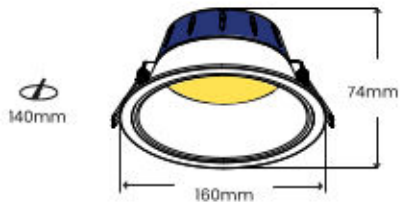

## Overview

Applications	Interior
Construction Material	Aluminium
Reflector	Chrome
Diffuser Type	Polystyrene-TP(b) rated
IP Rating	IP20
IK Rating	IK05
Mounting	Recessed
Ambient Temperature	-20°C to +45°C (0°C to 40°C for emergency)
Warranty	5 years