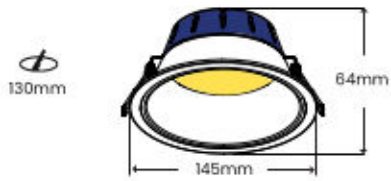

## Overview

Applications	Interior
Construction Material	Aluminium
Reflector	Chrome
Diffuser Type	Polystyrene-TP(b) rated
IP Rating	IP20
IK Rating	IK05
Mounting	Recessed
Ambient Temperature	-20°C to +45°C (0°C to 40°C for emergency)
Warranty	5 years