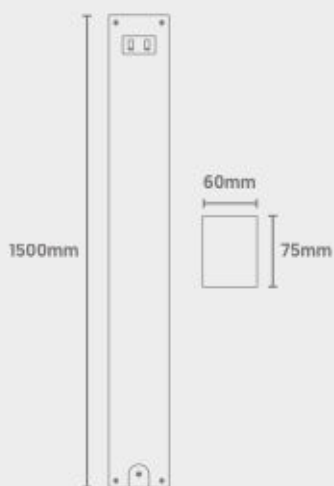

Continuous Linear

Various Mounting Options

Wattage Switchable

1-10V Dimmable (as Standard)

Tri-Colour (3000K/4000K/5000K)

Dimensions

A T G E Light Source Energy Rating

Photometric Data

SpecLine

Direct Linear

Power (Selectable)	Efficacy	Output	Kelvin
30W	120Lm/cW	3600Lm	Tri-Colour: 3000K, 4000K or 5000K
40W	120Lm/cW	4800Lm	
50W	120Lm/cW	6000Lm	

Technical

Input Voltage	AC 200-240V
Colour Rendering Index	>80
Beam Spread	110°
Diffuser Type	Microprismatic
Operating Temp.	-20 to +45°C
Materials	Aluminium & Polycarbonate
IP Rating	IP20
Dimmable	1-10V (as Standard)
Dimensions	1500mm x 75mm x 60mm
Weight	3kg
MacAdam Step	<3
Lifetime	50,000 hours, L70-B10 (Ta 25 °C)
CE Standards	EN60598-1, EN62493, EN55015, EN61547, EN61000-3-2, EN61000-3-3, EN62722-1, EN62722-2-1 and EN50581
CE Directives	LVD, EMC, ERP & RoHS