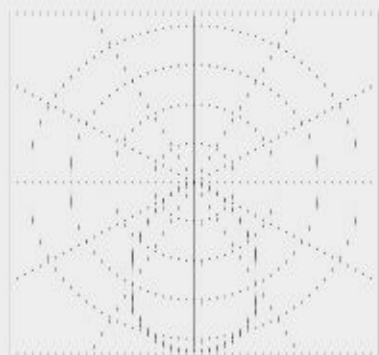

Continuous Linear

Various Mounting Options

Wattage Switchable

1-10V Dimmable (as Standard)

Tri-Colour (3000K/4000K/5000K)

Dimensions

A T G E Light Source Energy Rating

Photometric Data

SpecLine

Direct Linear

Power (Selectable)	Efficacy	Output	Kelvin
30W	120Lm/cW	3600Lm	Tri-Colour: 3000K, 4000K or 5000K
40W	120Lm/cW	4800Lm	
50W	120Lm/cW	6000Lm	

Technical

Input Voltage	AC 200-240V
Colour Rendering Index	>80
Beam Spread	110°
Diffuser Type	Microprismatic
Operating Temp.	-20 to +45°C
Materials	Aluminium & Polycarbonate
IP Rating	IP20
Dimmable	1-10V (as Standard)
Dimensions	1500mm x 75mm x 60mm
Weight	3kg
MacAdam Step	<3
Lifetime	50,000 hours, L70-B10 (Ta 25 °C)
CE Standards	EN60598-1, EN62493, EN55015, EN61547, EN61000-3-2, EN61000-3-3, EN62722-1, EN62722-2-1 and EN50581
CE Directives	LVD, EMC, ERP & RoHS