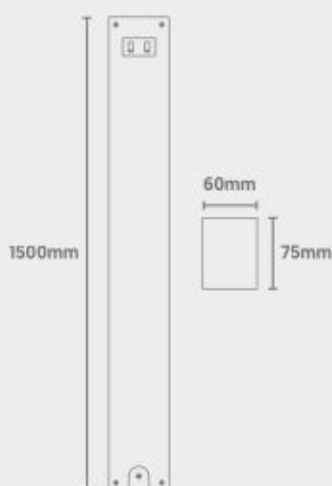

Continuous Linear

Various Mounting Options

Wattage Switchable

1-10V Dimmable (as Standard)

Tri-Colour (3000K/4000K/5000K)

Dimensions

A T G E Light Source Energy Rating

Photometric Data

SpecLine

Direct Linear

Power (Selectable)	Efficacy	Output	Kelvin
30W [Emergency 3W]	120Lm/cW	2880Lm [Emergency 360Lm]	Tri-Colour: 3000K, 4000K or 5000K
40W [Emergency 3W]	120Lm/cW	3840Lm [Emergency 360Lm]	
50W [Emergency 3W]	120Lm/cW	4800Lm [Emergency 360Lm]	

Technical

Input Voltage	AC 200-240V
Colour Rendering Index	>80
Beam Spread	110°
Diffuser Type	Microprismatic
Operating Temp.	-20 to +45°C
Materials	Aluminium & Polycarbonate
IP Rating	IP20
Dimmable	1-10V (as Standard)
Dimensions	1500mm x 75mm x 60mm
Weight	3.17kg
MacAdam Step	<3
Emergency Output	3 Hours [3W]
Lifetime	50,000 hours, L70-B10 (Ta 25 °C)
CE Standards	EN60598-1, EN62493, EN55015, EN61547, EN61000-3-2, EN61000-3-3, EN62722-1, EN62722-2-1 and EN50581
CE Directives	LVD, EMC, ERP & RoHS