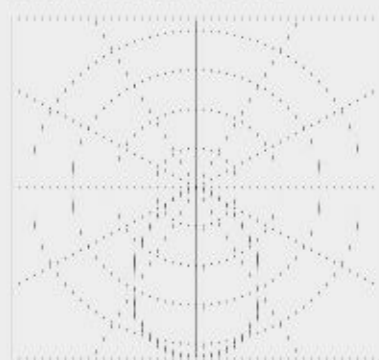

Continuous Linear

Various Mounting Options

Wattage Switchable

1-10V Dimmable (as Standard)

Tri-Colour (3000K/4000K/5000K)

Dimensions

A T G E Light Source Energy Rating

Photometric Data

SpecLine

Direct Linear

Power (Selectable)	Efficacy	Output	Kelvin
30W [Emergency 3W]	120Lm/cW	2880Lm [Emergency 360Lm]	Tri-Colour: 3000K, 4000K or 5000K
40W [Emergency 3W]	120Lm/cW	3840Lm [Emergency 360Lm]	
50W [Emergency 3W]	120Lm/cW	4800Lm [Emergency 360Lm]	

Technical

Input Voltage	AC 200-240V
Colour Rendering Index	>80
Beam Spread	110°
Diffuser Type	Microprismatic
Operating Temp.	-20 to +45°C
Materials	Aluminium & Polycarbonate
IP Rating	IP20
Dimmable	1-10V (as Standard)
Dimensions	1500mm x 75mm x 60mm
Weight	3.17kg
MacAdam Step	<3
Emergency Output	3 Hours [3W]
Lifetime	50,000 hours, L70-B10 (Ta 25 °C)
CE Standards	EN60598-1, EN62493, EN55015, EN61547, EN61000-3-2, EN61000-3-3, EN62722-1, EN62722-2-1 and EN50581
CE Directives	LVD, EMC, ERP & RoHS