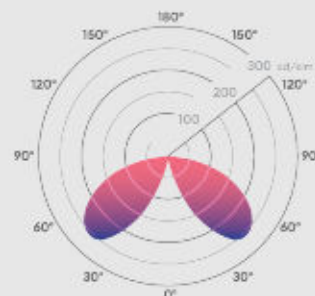

Ø160mm

Wiring Information