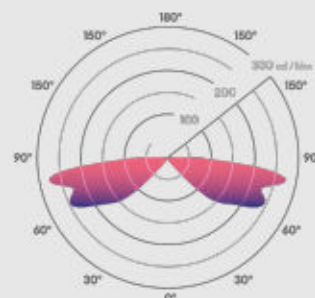

Features & benefits

- Straight to mains screw terminals
- Domed top for a low glare finish, and a minimum up spill of light making it comfortable on the eye
- Comes complete with root mounting kit
- IK08 rated

Beam angle: 360°