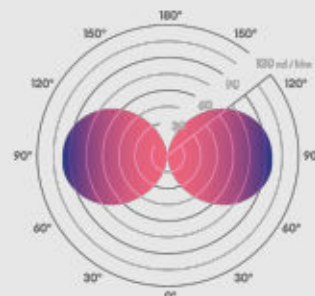

Features & benefits

- Straight to mains screw terminals
- Ideal for residential landscape projects, such as lighting low level shrubs
- Ideal to light up car parking spaces and driveways
- High lumen output of 610lm
- Great for soft illumination onto stone paths

Beam angle: 360°