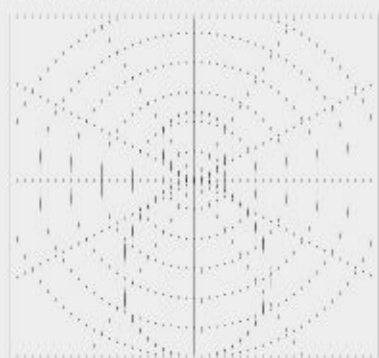

Continuous Linear

-  Direct/Indirect Output
-  Wattage Switchable
-  1-10V Dimmable (as Standard)
-  Tri-Colour (3000K/4000K/5000K)

Dimensions

A T G E Light Source Energy Rating

Photometric Data

SpecLine

Direct/Indirect Linear

3HR
EMERGENCY
DURATION

5
YEARS
WARRANTY
+ 1 YEAR ON SITE*

Power [Selectable]	Efficacy	Output Split ↓ ↑	Kelvin
30W [Emergency 3W]	120Lm/cW	1080Lm ↑ [Emergency 360Lm]	Tri-Colour: 3000K, 4000K or 5000K
		2520m ↓ [Emergency 360Lm]	
40W [Emergency 3W]	120Lm/cW	1440Lm ↑ [Emergency 360Lm]	
		3360Lm ↓ [Emergency 360Lm]	
50W [Emergency 3W]	120Lm/cW	1800Lm ↑ [Emergency 360Lm]	
		4200Lm ↓ [Emergency 360Lm]	

Technical

Input Voltage	AC 200-240V
Colour Rendering Index	>80
Beam Spread	110°
Diffuser Type	Microprismatic
Operating Temp.	-20 to +45°C
Materials	Aluminium & Polycarbonate
IP Rating	IP20
Dimmable	1-10V (as Standard)
Dimensions	1500mm x 75mm x 60mm
Weight	3.27kg
MacAdam Step	<3
Emergency Output	3 Hours [3W]
Lifetime	50,000 hours, L70-B10 (Ta 25 °C)
CE Standards	EN60598-1, EN62493, EN55015, EN61547, EN61000-3-2, EN61000-3-3, EN62722-1, EN62722-2-1 and EN50581
CE Directives	LVD, EMC, ERP & RoHS