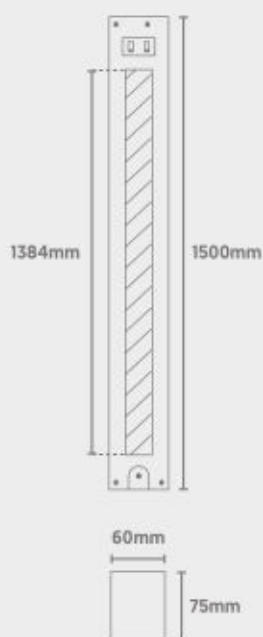

Continuous Linear

-  Direct/Indirect Output
-  Wattage Switchable
-  1-10V Dimmable (as Standard)
-  Tri-Colour (3000K/4000K/5000K)

Dimensions

A T G E Light Source Energy Rating

Photometric Data

SpecLine

Direct/Indirect Linear

Technical

Input Voltage	AC 200-240V
Colour Rendering Index	>80
Beam Spread	110°
Diffuser Type	Microprismatic
Operating Temp.	-20 to +45°C
Materials	Aluminium & Polycarbonate
IP Rating	IP20
Dimmable	1-10V (as Standard)
Dimensions	1500mm x 75mm x 60mm
Weight	3.27kg
MacAdam Step	<3
Emergency Output	3 Hours [3W]
Lifetime	50,000 hours, L70-B10 (Ta 25 °C)
CE Standards	EN60598-1, EN62493, EN55015, EN61547, EN61000-3-2, EN61000-3-3, EN62722-1, EN62722-2-1 and EN50581
CE Directives	LVD, EMC, ERP & RoHS