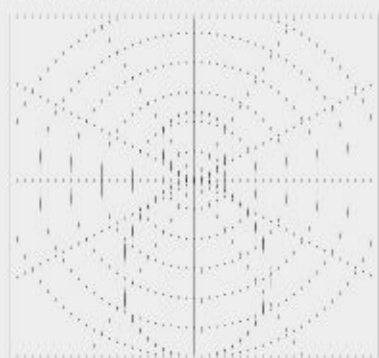

Continuous Linear

-  Direct/Indirect Output
-  Wattage Switchable
-  1-10V Dimmable (as Standard)
-  Tri-Colour (3000K/4000K/5000K)

Dimensions

A T G E Light Source Energy Rating

Photometric Data

SpecLine

Direct/Indirect Linear

3HR
EMERGENCY
DURATION

5
YEARS
WARRANTY
+ 1 YEAR ON SITE*

Power [Selectable]	Efficacy	Output Split ↓ ↑	Kelvin
24W [Emergency 3W]	120Lm/cW	864Lm ↑ [Emergency 360Lm]	Tri-Colour: 3000K, 4000K or 5000K
		2016Lm ↓ [Emergency 360Lm]	
32W [Emergency 3W]	120Lm/cW	1152Lm ↑ [Emergency 360Lm]	
		2688Lm ↓ [Emergency 360Lm]	
40W [Emergency 3W]	120Lm/cW	1440Lm ↑ [Emergency 360Lm]	
		3360Lm ↓ [Emergency 360Lm]	

Technical

Input Voltage	AC 200-240V
Colour Rendering Index	>80
Beam Spread	110°
Diffuser Type	Microprismatic
Operating Temp.	-20 to +45°C
Materials	Aluminium & Polycarbonate
IP Rating	IP20
Dimmable	1-10V (as Standard)
Dimensions	1200mm x 75mm x 60mm
Weight	2.7kg
MacAdam Step	<3
Emergency Output	3 Hours [3W]
Lifetime	50,000 hours, L70-B10 (Ta 25 °C)
CE Standards	EN60598-1, EN62493, EN55015, EN61547, EN61000-3-2, EN61000-3-3, EN62722-1, EN62722-2-1 and EN50581
CE Directives	LVD, EMC, ERP & RoHS