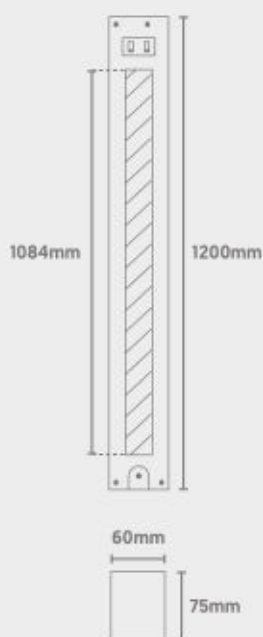

Continuous Linear

-  Direct/Indirect Output
-  Wattage Switchable
-  1-10V Dimmable (as Standard)
-  Tri-Colour (3000K/4000K/5000K)

Dimensions

A T G E Light Source Energy Rating

Photometric Data

SpecLine

Direct/Indirect Linear

Technical

Input Voltage	AC 200-240V
Colour Rendering Index	>80
Beam Spread	110°
Diffuser Type	Microprismatic
Operating Temp.	-20 to +45°C
Materials	Aluminium & Polycarbonate
IP Rating	IP20
Dimmable	1-10V (as Standard)
Dimensions	1200mm x 75mm x 60mm
Weight	2.7kg
MacAdam Step	<3
Emergency Output	3 Hours [3W]
Lifetime	50,000 hours, L70-B10 (Ta 25 °C)
CE Standards	EN60598-1, EN62493, EN55015, EN61547, EN61000-3-2, EN61000-3-3, EN62722-1, EN62722-2-1 and EN50581
CE Directives	LVD, EMC, ERP & RoHS