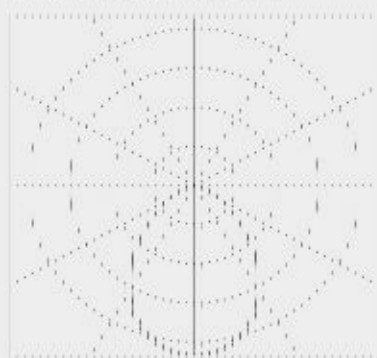

Continuous Linear

Various Mounting Options

Wattage Switchable

1-10V Dimmable (as Standard)

Tri-Colour (3000K/4000K/5000K)

Dimensions

A T G E Light Source Energy Rating

Photometric Data

SpecLine

Direct Linear

Power (Selectable)	Efficacy	Output	Kelvin
30W [Emergency 3W]	120Lm/cW	2880Lm [Emergency 360Lm]	Tri-Colour: 3000K, 4000K or 5000K
40W [Emergency 3W]	120Lm/cW	3840Lm [Emergency 360Lm]	
50W [Emergency 3W]	120Lm/cW	4800Lm [Emergency 360Lm]	

Technical

Input Voltage	AC 200-240V
Colour Rendering Index	>80
Beam Spread	110°
Diffuser Type	Microprismatic
Operating Temp.	-20 to +45°C
Materials	Aluminium & Polycarbonate
IP Rating	IP20
Dimmable	1-10V (as Standard)
Dimensions	1500mm x 75mm x 60mm
Weight	3.17kg
MacAdam Step	<3
Emergency Output	3 Hours [3W]
Lifetime	50,000 hours, L70-B10 (Ta 25 °C)
CE Standards	EN60598-1, EN62493, EN55015, EN61547, EN61000-3-2, EN61000-3-3, EN62722-1, EN62722-2-1 and EN50581
CE Directives	LVD, EMC, ERP & RoHS