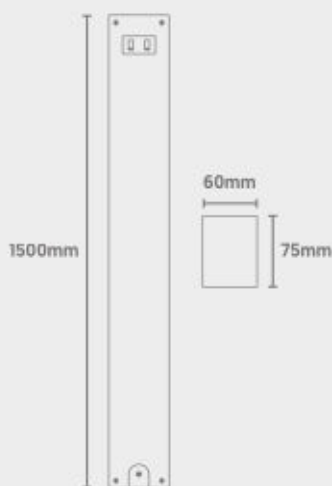

Continuous Linear

Various Mounting Options

Wattage Switchable

1-10V Dimmable (as Standard)

Tri-Colour (3000K/4000K/5000K)

Dimensions

A T G E Light Source Energy Rating

Photometric Data

SpecLine

Direct Linear

Power (Selectable)	Efficacy	Output	Kelvin
30W [Emergency 3W]	120Lm/cW	2880Lm [Emergency 360Lm]	Tri-Colour: 3000K, 4000K or 5000K
40W [Emergency 3W]	120Lm/cW	3840Lm [Emergency 360Lm]	
50W [Emergency 3W]	120Lm/cW	4800Lm [Emergency 360Lm]	

Technical

Input Voltage	AC 200-240V
Colour Rendering Index	>80
Beam Spread	110°
Diffuser Type	Microprismatic
Operating Temp.	-20 to +45°C
Materials	Aluminium & Polycarbonate
IP Rating	IP20
Dimmable	1-10V (as Standard)
Dimensions	1500mm x 75mm x 60mm
Weight	3.17kg
MacAdam Step	<3
Emergency Output	3 Hours [3W]
Lifetime	50,000 hours, L70-B10 (Ta 25 °C)
CE Standards	EN60598-1, EN62493, EN55015, EN61547, EN61000-3-2, EN61000-3-3, EN62722-1, EN62722-2-1 and EN50581
CE Directives	LVD, EMC, ERP & RoHS