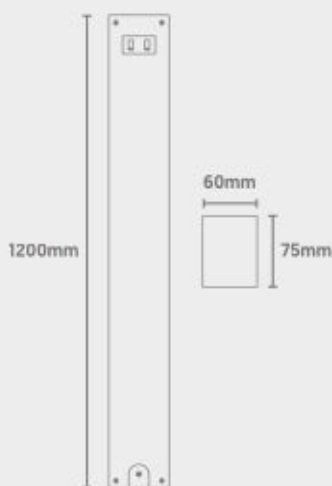

# Continuous Linear

Various Mounting Options

Wattage Switchable

1-10V Dimmable (as Standard)

Tri-Colour (3000K/4000K/5000K)

## Dimensions

## Technical

Input Voltage	AC 200-240V
Colour Rendering Index	>80
Beam Spread	90°
Diffuser Type	Microprismatic
Operating Temp.	-20 to +45°C
Materials	Aluminium & Polycarbonate
IP Rating	IP20
Dimmable	1-10V (as Standard)
Dimensions	1200mm x 75mm x 60mm
Weight	2.57kg
MacAdam Step	<3
Emergency Output	3 Hours [3W]
Lifetime	50,000 hours, L70-B10 (Ta 25 °C)
CE Standards	EN60598-1, EN62493, EN55015, EN61547, EN61000-3-2, EN61000-3-3, EN62722-1, EN62722-2-1 and EN50581
CE Directives	LVD, EMC, ERP & RoHS