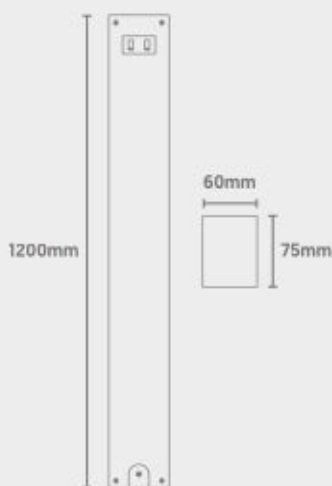

Continuous Linear

Various Mounting Options

Wattage Switchable

1-10V Dimmable (as Standard)

Tri-Colour (3000K/4000K/5000K)

Dimensions

SpecLine

Direct Linear

Power (Selectable)	Efficacy	Output	Kelvin
24W	120Lm/cW	2880Lm	Tri-Colour: 3000K, 4000K or 5000K
32W	120Lm/cW	3840Lm	
40W	120Lm/cW	4800Lm	

Technical

Input Voltage	AC 200-240V
Colour Rendering Index	>80
Beam Spread	90°
Diffuser Type	Microprismatic
Operating Temp.	-20 to +45°C
Materials	Aluminium & Polycarbonate
IP Rating	IP20
Dimmable	1-10V (as Standard)
Dimensions	1200mm x 75mm x 60mm
Weight	2.4kg
MacAdam Step	<3
Lifetime	50,000 hours, L70-B10 (Ta 25 °C)
CE Standards	EN60598-1, EN62493, EN55015, EN61547, EN61000-3-2, EN61000-3-3, EN62722-1, EN62722-2-1 and EN50581
CE Directives	LVD, EMC, ERP & RoHS