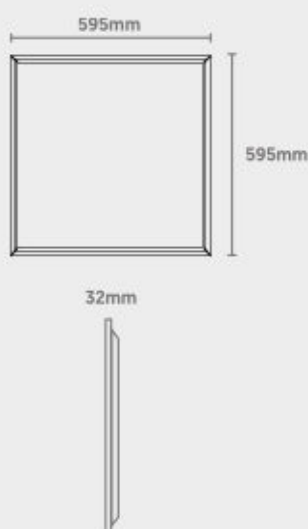

Modular

IP44 Ingress Protection

TP(a) Fire Rating

High LED Efficacy

Aluminium Housing

Dimensions

Light Source
Energy Rating

Photometric Data

Orion Gen 2

High Efficacy Backlit Panel

Power	Efficacy	Output	Kelvin
25W	175Lm/cW	4375Lm	4000K

Technical

Input Voltage	AC 200-240V
Colour Rendering Index	>85
Beam Spread	160°
Diffuser Type	Opal
Power Factor	>0.95
Typical UGR	<19
Operating Temp.	-20 to +50°C
Materials	Aluminium
IP Rating	IP44
Fire Rating	TP(a)
Dimmable	On Request
Dimensions	595mm x 595mm x 32mm
Weight	2.5kg
MacAdam Step	<3
Lifetime	50,000 hours, L90-B10 (Ta 25 °C)
CE Standards	EN60598-1, EN 60598 2-2, EN62493, EN55015, EN61547, EN61000-3-2, EN61000-3-3, EN62722-1, EN62722-2-1 and EN50581
CE Directives	LVD, EMC, ERP & RoHS