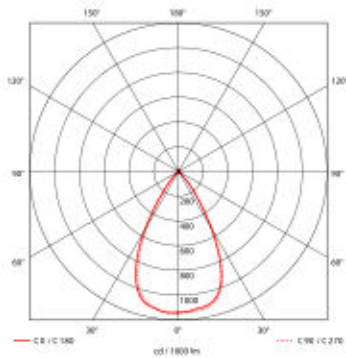

Neptune

SPECIFICATION DOCUMENT

Physical Data

Colour Finish	White
Construction Material	Aluminium
Mounting	Recessed

Luminaire Output

Colour Temperature	3000K 4000k
CRI	>90 Ra
Efficacy	~106 Lm/W
Beam Angle	55°
Operating Hours	50,000
IK Rating	IK05
IP Rating	IP65
L70 B50	100,000 hours

1st add colour temp suffix (3000K as standard)

2nd add wattage suffix

3rd add reflector option suffix

4th add dimming suffix

Photometry

8W - 3000K

13W - 3000K

16W - 3000K