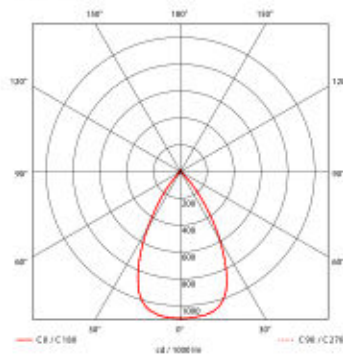

Neptune

SPECIFICATION DOCUMENT

Physical Data

Colour Finish	White
Construction Material	Aluminium
Mounting	Recessed

Luminaire Output

Colour Temperature	3000K 4000k
CRI	>90 Ra
Efficacy	~106 Lm/W
Beam Angle	55°
Operating Hours	50,000
IK Rating	IK05
IP Rating	IP65
L70 B50	100,000 hours

1st add colour temp suffix (3000K as standard)

2nd add wattage suffix

3rd add reflector option suffix

4th add dimming suffix

Photometry

8W - 3000K

13W - 3000K

16W - 3000K