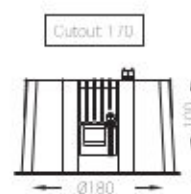

Neptune

SPECIFICATION DOCUMENT

Physical Data

Colour Finish	White
Construction Material	Aluminium
Mounting	Recessed

Luminaire Output

Colour Temperature	3000K | 4000k
CRI	>90 Ra
Efficacy	~106 Lm/W
Beam Angle	55°
Operating Hours	50,000
IK Rating	IK05
IP Rating	IP65
L70 B50	100,000 hours

Supply & Power

Voltage Range	AC200-240V
Power Factor	>0.90
Inrush Current	<60A
Protection Class IEC	Class II
Driver	External

Dimensions (mm)