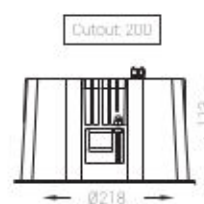

Neptune

SPECIFICATION DOCUMENT

Physical Data

Colour Finish	White
Construction Material	Aluminium
Mounting	Recessed

Luminaire Output

Colour Temperature	3000K | 4000k
CRI	>90 Ra
Efficacy	~106 Lm/W
Beam Angle	55°
Operating Hours	50,000
IK Rating	IK05
IP Rating	IP65
L70 B50	100,000 hours

Supply & Power

Voltage Range	AC200-240V
Power Factor	>0.90
Inrush Current	<60A
Protection Class IEC	Class II
Driver	External

Dimensions (mm)