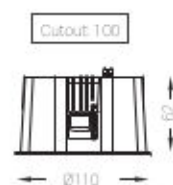

Neptune

SPECIFICATION DOCUMENT

Physical Data

Colour Finish	White
Construction Material	Aluminium
Mounting	Recessed

Luminaire Output

Colour Temperature	3000K 4000k
CRI	>90 Ra
Efficacy	~106 Lm/W
Beam Angle	55°
Operating Hours	50,000
IK Rating	IK05
IP Rating	IP65
L70 B50	100,000 hours

Supply & Power

Voltage Range	AC200-240V
Power Factor	>0.90
Inrush Current	<60A
Protection Class IEC	Class II
Driver	External

Dimensions (mm)

Neptune

SPECIFICATION DOCUMENT

Specifications

Wattage	Lumens	Cutout (mm)	Running Current	Unit Weight (kg)																													
8W	852	100	DC200mA	0.4																													
16W	1704	100	0.4	12W	1273	150	DC300mA	0.85	22W	2333	150	DC540mA	0.85	13W	1392	170	DC350mA	0.98	26W	2784	170	DC700mA	0.98	16W	1699	200	DC400mA	1.4	32W	3398	200	DC800mA	1.4
12W	1273	150	DC300mA	0.85																													
22W	2333	150	DC540mA	0.85																													
13W	1392	170	DC350mA	0.98																													
26W	2784	170	DC700mA	0.98																													
16W	1699	200	DC400mA	1.4																													
32W	3398	200	DC800mA	1.4																													