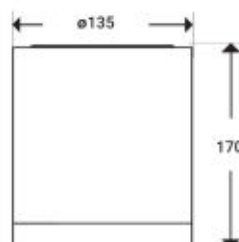

Modus Product Datasheet

Circular surface mounted or pendant downlight

Product Data

Warranty	5 years
Applications	Interior
Certification(s)	CE, RoHS

Physical Data

Colour Finish	Matt White (RAL 9016) Matt Black (RAL 9005)
Luminaire Fixing	Surface mounted, suspended
Construction Material	Aluminium
Diffuser Type	Glass-TPa rated
Unit Weight (kg)	1.55

Electrical Data

Wattage	14W 28W
Running Current	DC350mA DC750mA
Power Factor	>0.90
Voltage Range	AC220-240V
Inrush Current	<60A
Protection Class IEC	Class I

Performance Data

Efficacy	~110-113 Lm/W
Operating Temperature	-20°C to +45°C (0°C to 40°C for emergency)
*Kelvin	3000K 4000K
Beam Angle	60°
Operating Hours	>50000
CRI	>90 Ra
IP Rating	IP65
IK Rating	IK09
Macadam Ellipse	≤3 sdcM
L70 B50	100,000 hours
L80 B50	90,000 hours
L90 B50	42,000 hours
LEDs	Single bin Bridgelux COB

Contemporary design combined with IP65 protection

Wattage	*Kelvin	Lumens	Running Current
14W	3000K	1563	DC350mA
14W	4000K	1587	DC350mA
28W	3000K	3062	DC750mA
28W	4000K	3082	DC750mA

Dimensions (mm)

Modus Family