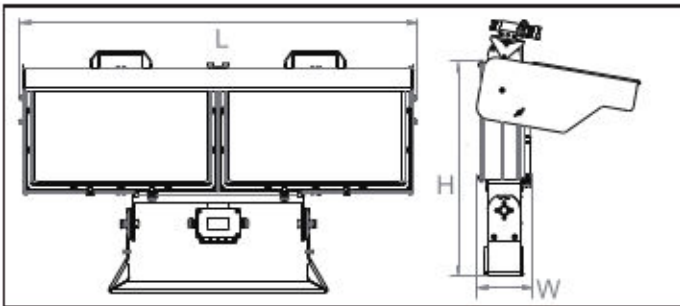

Features

- Housing: Pure Aluminum
- Thermal Conductivity: 226 W/m·K
- Led: Cree 5050
- CRI: Ra>70
- SDCM: <6
- Power Factor: >0.95
- THD: <15
- Driver: Inventronic
- Driver Efficiency: >93%
- Protection: OTP, OCP, OVP, SCP
- Surge Protection: 10KV
- Waterproof: IP66
- Impact Test: IK08
- Electrical: 180~528V, 50/60Hz
- Operating Temperature: -40~60 °C
- TM21: L90B10>50,000H
- Lifetime: 50,000H

Functions

ZigBee · DMX · DALI · 0/1~10V