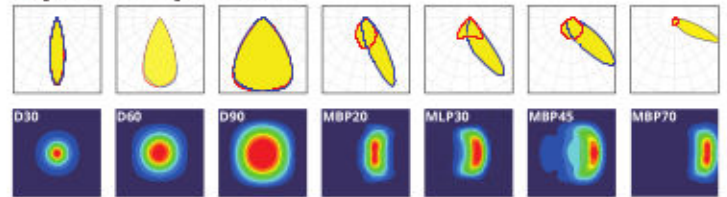

Features

- Housing: Pure Aluminum
- Thermal Conductivity: 226 W/m·K
- Led: Cree 5050
- CRI: Ra>70
- SDCM: <6
- Power Factor: >0.95
- THD: <15
- Driver: Inventronic
- Driver Efficiency: >93%
- Protection: OTP, OCP, OVP, SCP
- Surge Protection: 10KV
- Waterproof: IP66
- Impact Test: IK08
- Electrical: 180~528V, 50/60Hz
- Operating Temperature: -40~60 °C
- TM21: L90B10>50,000H
- Lifetime: 50,000H

Functions

ZigBee · DMX · DALI · 0/1~10V

Optical options:

Model	Watt	Voltage	Lumen	CRI	IP	Dimension
	500W	180~528V	80000LM	>70	IP66	470*524*127
	600W	180~528V	96000LM	>70	IP66	470*524*127
	1000W	180~528V	160000LM	>70	IP66	920*558*127
	1200W	180~528V	192000LM	>70	IP66	920*558*127

Note: Asymmetric optics are 150lm/w

Packing

Luminaire

Model	Dimension (mm)	Outer Carton(mm)			QTY / Outer CTN	Luminaire	
		L	W	H		NW(kg)	GW(kg)
	470*520*127	560	235	615	1	14.80	16.30
	470*520*127	560	235	615	1	14.80	16.30
	920*558*127	1010	235	655	1	27.50	29.60
	920*558*127	1010	235	655	1	27.50	29.60