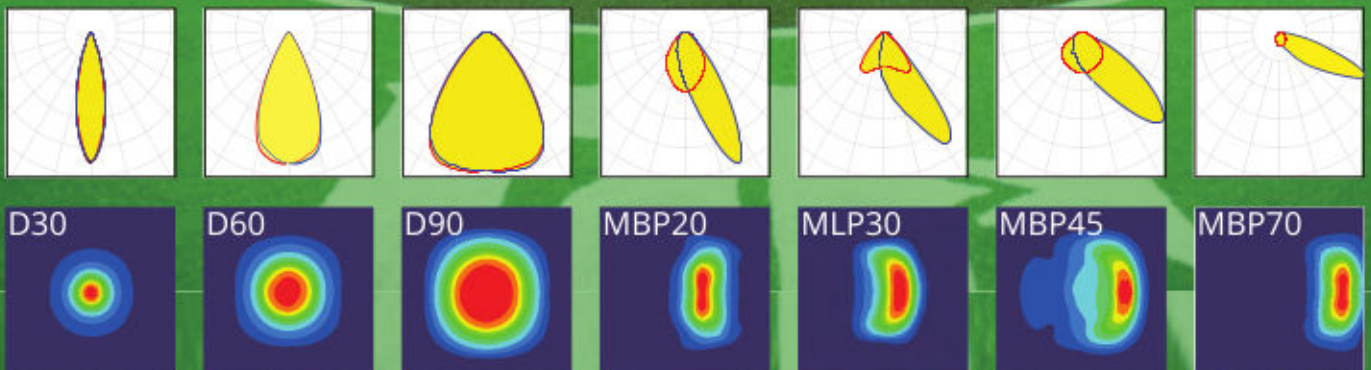

Better Lighting Solution For Sport Field

160LM/W

Driver: Inventronic
LED: Cree

Rotatable Visor

Asymmetric polarized optics and visor work together to minimize glare, back light, and spill light.

Optics

Special designed optics are used for different sport field and different standard. They will not only improve the lux and uniformity, but also minimize glare light.

Features

- Housing: Pure Aluminum
- Thermal Conductivity: 226 W/m·K
- Led: Cree 5050
- CRI: Ra>70
- SDCM: <6
- Power Factor: >0.95
- THD: <15
- Driver: Inventronic
- Driver Efficiency: >93%
- Protection: OTP, OCP, OVP, SCP
- Surge Protection: 10KV
- Waterproof: IP66
- Impact Test: IK08
- Electrical: 180~528V, 50/60Hz
- Operating Temperature: -40~60 °C
- TM21: L90B10>50,000H
- Lifetime: 50,000H

Functions

ZigBee · DMX · DALI · 0/1~10V

Optical options:

Model	Watt	Voltage	Lumen	CRI	IP	Dimension
	500W	180~528V	80000LM	>70	IP66	470*524*127
	600W	180~528V	96000LM	>70	IP66	470*524*127
	1000W	180~528V	160000LM	>70	IP66	920*558*127
	1200W	180~528V	192000LM	>70	IP66	920*558*127

Note: Asymmetric optics are 150lm/w

Packing

Luminaire

Model	Dimension (mm)	Outer Carton(mm)			QTY / Outer CTN	Luminaire	
		L	W	H		NW(kg)	GW(kg)
	470*520*127	560	235	615	1	14.80	16.30
	470*520*127	560	235	615	1	14.80	16.30
	920*558*127	1010	235	655	1	27.50	29.60
	920*558*127	1010	235	655	1	27.50	29.60