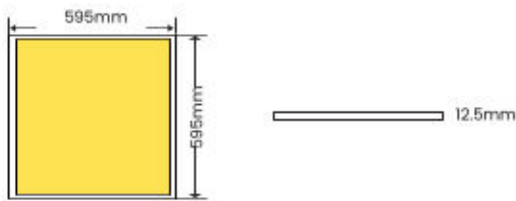

Finish: White

Power: **36W - 72w**

Kelvin: **3000K 4000K**

Controls
& Options: **DALI 2 Casambi Emergency**
PIR

Technical Drawings

Aquavance 6x6:

Aquavance 12x3:

Aquavance 12x6:

Overview

Applications	Interior
Construction Material	Aluminium
Diffuser Type	Opal polycarbonate-TP(a) rated
IP Rating	IP66 Front IP54 Back
IK Rating	IK08
Mounting	T-grid ceiling, surface mounted, suspended, burgess/metal pan/armstrong ceiling mounted
Ambient Temperature	-20°C to +45°C (0°C to 40°C for emergency)
Warranty	5 years

Specifications

Size (mm)	Kelvin	Wattage	Lumens (At 5000K)	Unit Weight (kg)	Running Current
595 x 595	5000K	36W	3865	3.90	DC900mA
	4000K				
595 x 595	5000K	48W	5042	3.90	DC1100mA
	4000K				
1196 x 296	5000K	36W	3517	3.90	DC900mA
	4000K				
1196 x 296	5000K	48W	4793	3.90	DC1100mA
	4000K				
1196 x 595	5000K	72W	6988	7.00	DC900mA
	4000K				