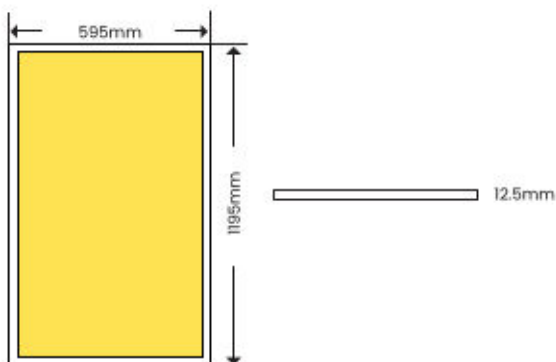

Finish: White

Power: **36W - 72w**

Kelvin: **3000K 4000K**

Controls
& Options: **DALI 2 Casambi Emergency**
PIR

Technical Drawings

Aquavance 6x6:

Aquavance 12x3:

Aquavance 12x6:

Overview

Applications	Interior
Construction Material	Aluminium
Diffuser Type	Opal polycarbonate-TP(a) rated
IP Rating	IP66 Front IP54 Back
IK Rating	IK08
Mounting	T-grid ceiling, surface mounted, suspended, burgess/metal pan/armstrong ceiling mounted
Ambient Temperature	-20°C to +45°C (0°C to 40°C for emergency)
Warranty	5 years

Specifications

Size (mm)	Kelvin	Wattage	Lumens (At 5000K)	Unit Weight (kg)	Running Current
595 x 595	5000K	36W	3865	3.90	DC900mA
	4000K				
595 x 595	5000K	48W	5042	3.90	DC1100mA
	4000K				
1196 x 296	5000K	36W	3517	3.90	DC900mA
	4000K				
1196 x 296	5000K	48W	4793	3.90	DC1100mA
	4000K				
1196 x 595	5000K	72W	6988	7.00	DC900mA
	4000K				