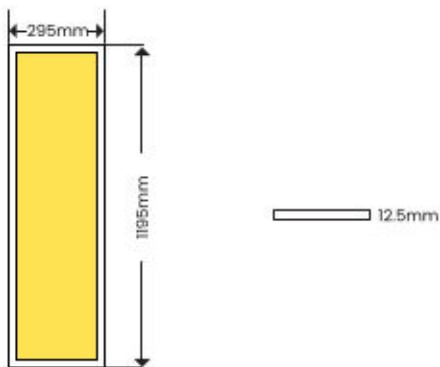

Finish: White

Power: **36W - 72w**

Kelvin: **3000K 4000K**

Controls
& Options: **DALI 2 Casambi Emergency**
PIR

Technical Drawings

Aquavance 6x6:

Aquavance 12x3:

Aquavance 12x6:

Overview

Applications	Interior
Construction Material	Aluminium
Diffuser Type	Opal polycarbonate-TP(a) rated
IP Rating	IP66 Front IP54 Back
IK Rating	IK08
Mounting	T-grid ceiling, surface mounted, suspended, burgess/metal pan/armstrong ceiling mounted
Ambient Temperature	-20°C to +45°C (0°C to 40°C for emergency)
Warranty	5 years

Specifications

Size (mm)	Kelvin	Wattage	Lumens (At 5000K)	Unit Weight (kg)	Running Current
595 x 595	5000K	36W	3865	3.90	DC900mA
	4000K				
595 x 595	5000K	48W	5042	3.90	DC1100mA
	4000K				
1196 x 296	5000K	36W	3517	3.90	DC900mA
	4000K				
1196 x 296	5000K	48W	4793	3.90	DC1100mA
	4000K				
1196 x 595	5000K	72W	6988	7.00	DC900mA
	4000K				