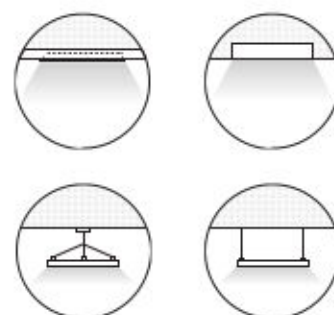

Finish: ☐ White

Power: **36W - 72w**

Kelvin: **3000K 4000K**

Controls
& Options: **DALI 2 Casambi Emergency**
PIR