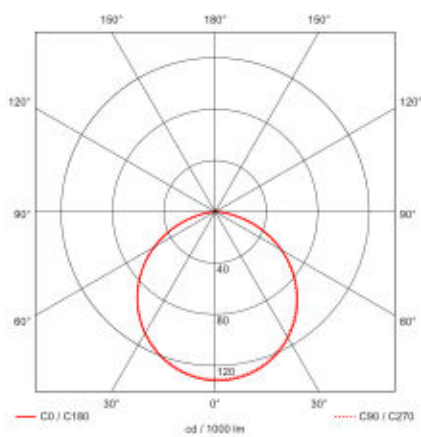

Specifications

Size (mm)	Kelvin	Wattage	Lumens (At 5000K)	Unit Weight (kg)	Running Current
595 x 595	5000K	36W	3865	3.90	DC900mA
	4000K				
595 x 595	5000K	48W	5042	3.90	DC1100mA
	4000K				
1196 x 296	5000K	36W	3517	3.90	DC900mA
	4000K				
1196 x 296	5000K	48W	4793	3.90	DC1100mA
	4000K				
1196 x 595	5000K	72W	6988	7.00	DC900mA
	4000K				

Options

Suffix	Option
/DH	Mains dimming
/DD	DAU dimming
/DL	0-10V dimming
/DSI	DSI dimming
/PIR	PIR sensor
/CC	Casambi

Additional Accessories

Accessory

Emergency Pack

DAU addressable panel emergency pack

Z10 Remote control emergency kit (manual or advanced self-test)

Z10 Emergency remote control

Photometry