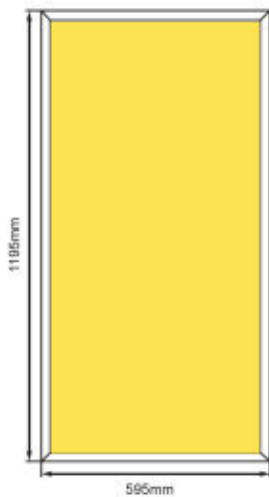

Technical Drawings

Overview

Applications	Interior
Construction Material	Aluminium
Diffuser Type	PMMA
IP Rating	IP40
Mounting	T-grid ceiling, surface mounted, suspended, burgess/metal pan/armstrong ceiling mounted
Weight (kg)	1.60
Warranty	5 years

Luminaire Output

Colour Temperature	4000K
CRI	>80 Ra
Efficacy	~105 lm/w
Beam Angle	110°
Operating Hours	50,000
Macadam Ellipse	±6 sdc/m
L70 B50	50,000 hours

Supply & Power

Voltage Range	AC220-240V
Power Factor	>0.90
Inrush Current	<60A
Protection Class IEC	Class II
Ambient Temperature	-20°C to +45°C (0°C to 40°C for emergency)
Driver	Remote
Cable entry	Back