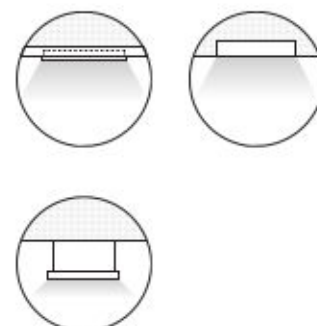

Finish:  White

Power: 32W

Graphics: **Standard ( Sky )**  
**Custom**

Configuration:

**Single Panel**  
**1x4 panels**  
**1x6 panels**  
**Custom**

Controls  
& Options: **DALI 2** **Casambi**

**EMERGENCY**