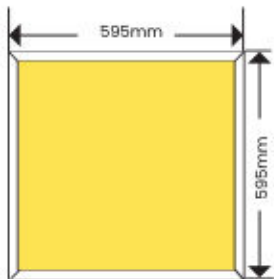

Technical Drawings

Overview

Applications	Interior
Construction Material	Aluminium
Diffuser Type	PMMA
IP Rating	IP40
Mounting	T-grid ceiling, surface mounted, suspended, burgess/metal pan/armstrong ceiling mounted
Weight (kg)	1.60
Warranty	5 years

Luminaire Output

Colour Temperature	4000K
CRI	>80 Ra
Efficacy	~105 lm/w
Beam Angle	110°
Operating Hours	50,000
Macadam Ellipse	±6 sdc/m
L70 B50	50,000 hours

Supply & Power

Voltage Range	AC220-240V
Power Factor	>0.90
Inrush Current	<60A
Protection Class IEC	Class II
Ambient Temperature	-20°C to +45°C (0°C to 40°C for emergency)
Driver	Remote
Cable entry	Back