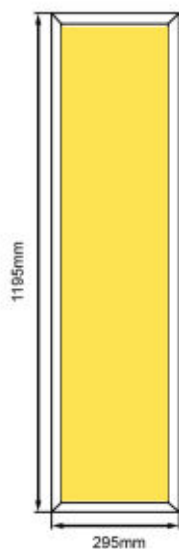

Technical Drawings

Overview

Applications	Interior
Construction Material	Aluminium
Diffuser Type	PMMA
IP Rating	IP40
Mounting	T-grid ceiling, surface mounted, suspended, burgess/metal pan/armstrong ceiling mounted
Weight (kg)	1.60
Warranty	5 years

Luminaire Output

Colour Temperature	4000K
CRI	>80 Ra
Efficacy	~105 lm/w
Beam Angle	110°
Operating Hours	50,000
Macadam Ellipse	±6 sdc/m
L70 B50	50,000 hours

Supply & Power

Voltage Range	AC220-240V
Power Factor	>0.90
Inrush Current	<60A
Protection Class IEC	Class II
Ambient Temperature	-20°C to +45°C (0°C to 40°C for emergency)
Driver	Remote
Cable entry	Back