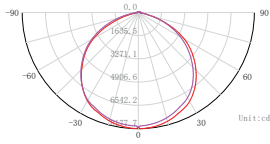

Light distribution angle

Optical options: 120°