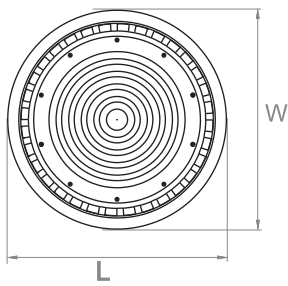

Accessory

Aluminum lampshade

PC lampshade

Mounting bracket

Light Technical

Luminous Efficacy (rated) (Nom)	150lm/w
Wattage	100W/150W/200W/240W
Luminous Flux	15000/22500/30000/36000LM
Upward light output ratio (ULR)	Between 0.00% and 0.35%
General ingress protection	Luminaire: IP65 (EN IEC 60598-1)
Protection against impacts	IK08 (IEC 62262)
Color rendering index (CRI)	>80
LED colour temperature	5000K
Optical cover type	Symmetric
Photometric distributions	120°
Total harmonic distortion	<8% (220Vac/50Hz, Full load, 25 C)
McAdam ellipse	≤5
Ambient temperature range	-40~+45 C

Mechanical and Housing

Housing Material	ADC12
Optic material	PC
Housing Color	RAL9004

Light distribution angle

Optical options: 120°

Package

Model	Dimension(mm)			Outer Carton(mm)			QTY/CTN	NW(kg)	GW(kg)
	L	W	H	L	W	H			
LP-RAPID-150/WS	299	299	139	345	345	150	1	2.24	2.85
LP-RAPID-240/WS	347	347	142	395	395	150	1	3.30	4.00